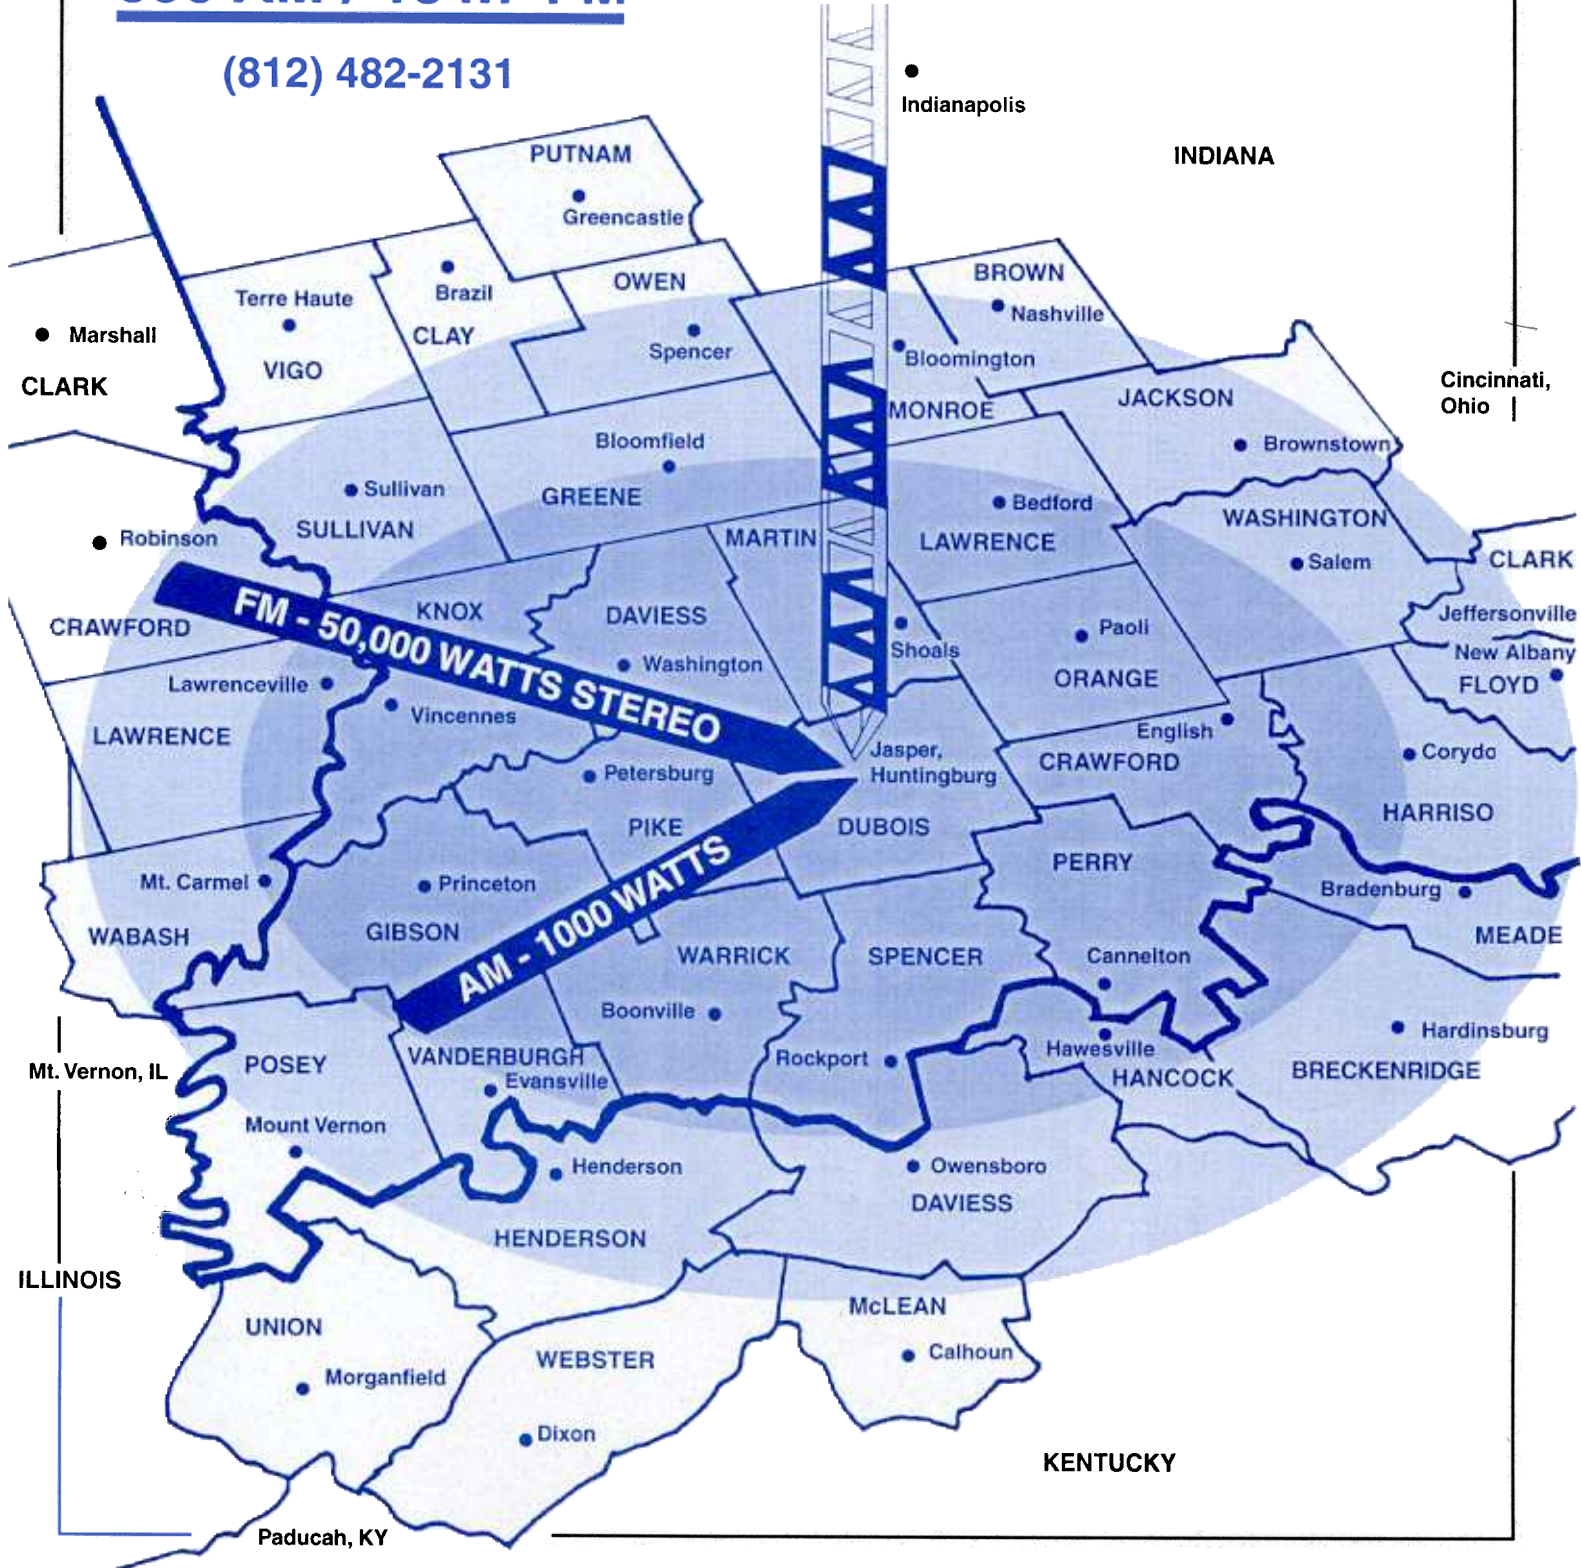

GEOGRAPHIC LOCATION

witz

990 AM / 104.7 FM

(812) 482-2131

LOCATION: Dubois County, Jasper, Indiana

witz studio is located midway between the communities of Jasper and Huntingburg
 120 miles - South of Indianapolis
 80 miles - West of Louisville, Kentucky
 50 miles - Northeast of Evansville